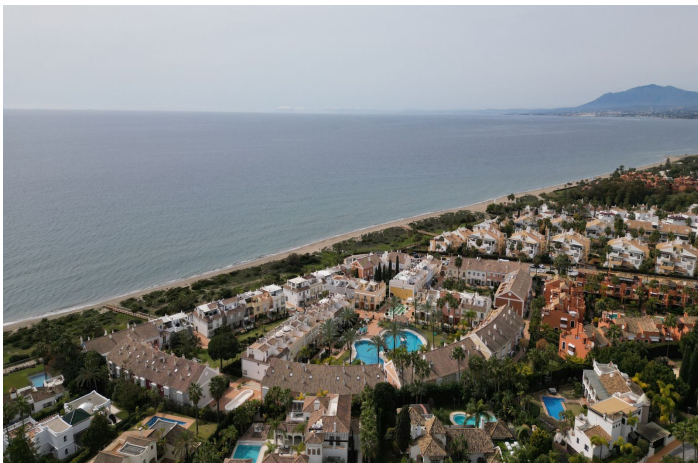

Geschakelde Woning te koop in Bahía de Marbella, Marbella

970.000 €

Referentie: R4975117 Slaapkamers: 3 Badkamers: 4 Plotgrootte: 30m² Perceelgrootte: 193m² Terras: 40m²