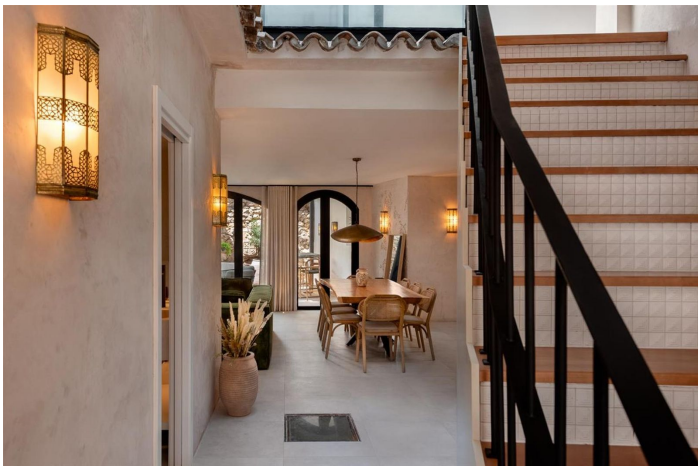

Geschakelde Woning te koop in Marbella, Marbella

1.520.000 €

Referentie: R4936786 Slaapkamers: 5 Badkamers: 6 Plotgrootte: 118m² Perceelgrootte: 181m²